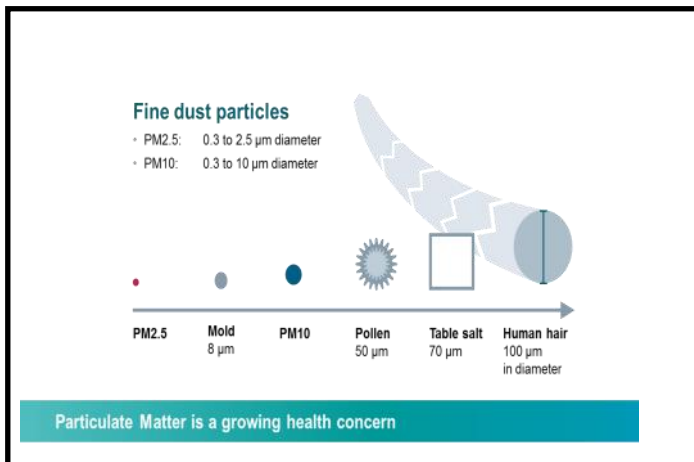

## Siemens Indoor Particle Meter

*“Preliminary study finds virus on tiny particles of air pollution”*

See the full article in [USA Today](#)

### What is Particulate Matter?

- Two 0-10V linear outputs with 0-500 µg/m<sup>3</sup> range
  - ◇ PM2.5 = particles from 0.3 to 2.5 micrometers
  - ◇ PM10 = particles from 0.3 to 10 micrometers in diameter
- QSA2700D
  - ◇ Shows µg/m<sup>3</sup> value with color-coded air quality level
  - ◇ Proximity sensor wakes display on approach
- QSA2700
  - ◇ Blank front avoids nuisance concerns about AQ
  - ◇ Red LED indicates sensing element requires replacement

### Health Effects of Particulate Matter

Small particles (≤10 micrometers in diameter) pose the greatest problems, because they can get deep into your lungs, and some may even get into your bloodstream.